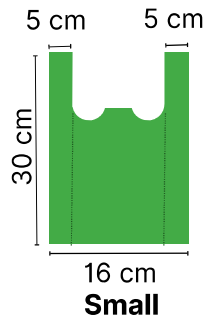

COLOR OPTIONS

OUR PRINTING

T-SHIRT BAG

BIOPACK

T-Shirt Bag Single Pack

Dimension : 20/14 cm x 35 cm x 40 micron
Printing : IM BIO
No Printing (Not Patterned)
Color : White, Natural, Grey
Pieces per Pack : 100 pcs
Load Capacity : 1 kg

T-Shirt Bag Small

Dimension : 26/16 cm x 30 cm x 40 micron
Printing : Cleaner Earth
Cassava
Biodegradable
Strip Cassava
No Printing (Not Patterned)
Color : White, Green, Natural, Black,
Yellow, Grey, Pink
Pieces per Pack : 100 pcs
Load Capacity : 1 kg