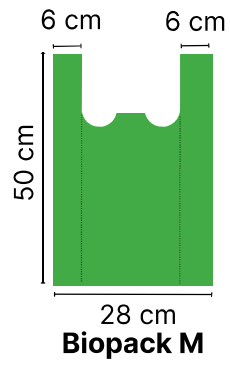

COLOR OPTIONS

OUR PRINTING

T-SHIRT BAG

BIOPACK

T-Shirt Bag Single Pack

Dimension : 20/14 cm x 35 cm x 40 micron
Printing : IM BIO
No Printing (Not Patterned)
Color : White, Natural, Grey
Pieces per Pack : 100 pcs
Load Capacity : 1 kg

T-Shirt Bag Small

Dimension : 26/16 cm x 30 cm x 40 micron
Printing : Cleaner Earth
Cassava
Biodegradable
Strip Cassava
No Printing (Not Patterned)
Color : White, Green, Natural, Black,
Yellow, Grey, Pink
Pieces per Pack : 100 pcs
Load Capacity : 1 kg