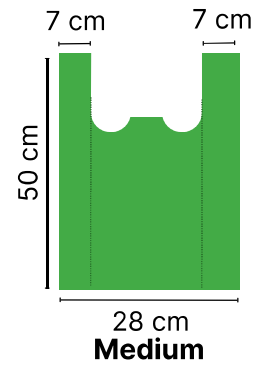

COLOR OPTIONS

OUR PRINTING

T-SHIRT BAG

BIOPACK

T-Shirt Bag Single Pack

Dimension : 20/14 cm x 35 cm x 40 micron
Printing : IM BIO
No Printing (Not Patterned)
Color : White, Natural, Grey
Pieces per Pack : 100 pcs
Load Capacity : 1 kg

T-Shirt Bag Small

Dimension : 26/16 cm x 30 cm x 40 micron
Printing : Cleaner Earth
Cassava
Biodegradable
Strip Cassava
No Printing (Not Patterned)
Color : White, Green, Natural, Black,
Yellow, Grey, Pink
Pieces per Pack : 100 pcs
Load Capacity : 1 kg