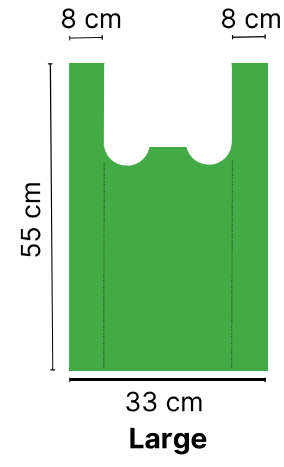

COLOR OPTIONS

OUR PRINTING

T-SHIRT BAG

BIOPACK

T-Shirt Bag Single Pack

Dimension : 20/14 cm x 35 cm x 40 micron
Printing : IM BIO
No Printing (Not Patterned)
Color : White, Natural, Grey
Pieces per Pack : 100 pcs
Load Capacity : 1 kg

T-Shirt Bag Small

Dimension : 26/16 cm x 30 cm x 40 micron
Printing : Cleaner Earth
Cassava
Biodegradable
Strip Cassava
No Printing (Not Patterned)
Color : White, Green, Natural, Black,
Yellow, Grey, Pink
Pieces per Pack : 100 pcs
Load Capacity : 1 kg