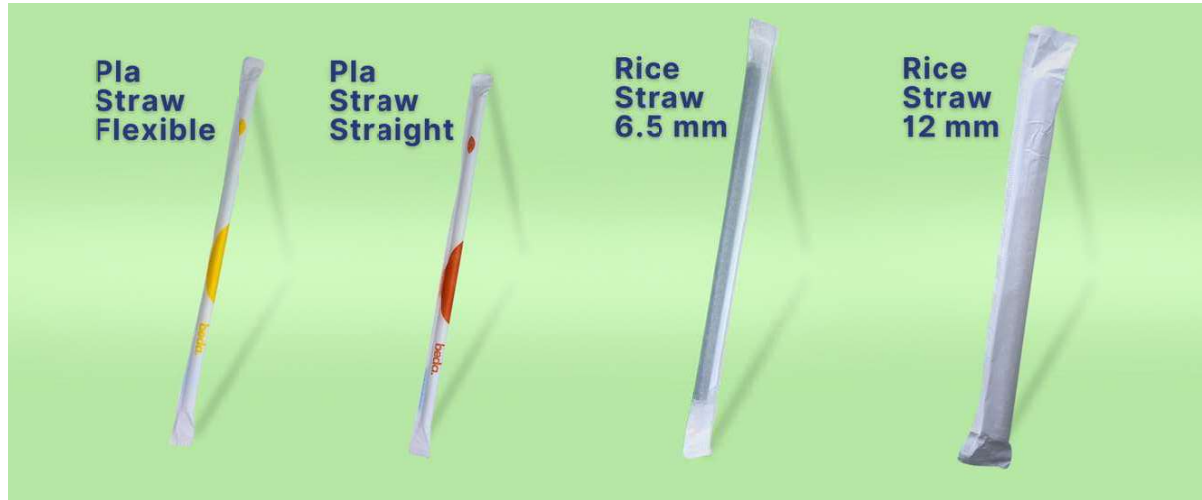

**Pla Straw Box
(Straight/Flexible)**

Material : Corn Starch
Color : White
Pieces per box : 100 pcs