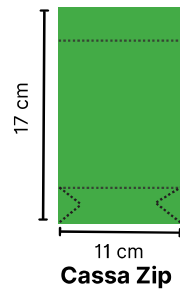

Birthday Bag

Dimension : 30 cm x 40 cm x 40 micron
Printing : Happy Birthday
Color : White Pattern Black
 White Pattern Orange
 Orange Pattern White
 Pink Pattern White
 Yellow Pattern Red
Pieces per Pack : 50 pcs
Load Capacity : 2 kg

Envelope Bag

Dimension : 20 cm x 25 cm x 45 micron
Printing : No Printing (Not Patterned)
Color : White, Natural, Black
Pieces per Pack : 100 pcs
Load Capacity : 1 kg

CASSA ZIP

- There is an adhesive that can be opened and closed
- There is a gusset at the bottom

Cassa Zip

Dimension : 17 cm x 11 cm x 70 micron
Printing : No Printing (Not Patterned)
Color : Natural
Pieces per Pack : 50 pcs

AMENITIES PACKAGING

Amenities Pouch

Dimension : 10,5(+3) cm x 8,5 cm x 70 micron
Printing : No Printing (Not Patterned)
Color : Natural
Pieces per Pack : 50 pcs

Amenities Pouch

Dimension : 20(+5) cm x 10 cm x 70 micron
Printing : No Printing (Not Patterned)
Color : Natural
Pieces per Pack : 50 pcs

Cotton Buds Pouch

Dimension : 7(+3) cm x 4 cm x 70 micron
Printing : No Printing (Not Patterned)
Color : Natural
Pieces per Pack : 50 pcs