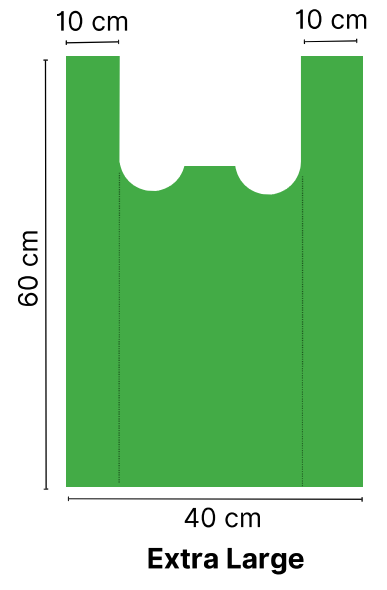

COLOR OPTIONS

OUR PRINTING

T-SHIRT BAG

BIOPACK

T-Shirt Bag Single Pack

Dimension : 20/14 cm x 35 cm x 40 micron
Printing : IM BIO
No Printing (Not Patterned)
Color : White, Natural, Grey
Pieces per Pack : 100 pcs
Load Capacity : 1 kg

T-Shirt Bag Small

Dimension : 26/16 cm x 30 cm x 40 micron
Printing : Cleaner Earth
Cassava
Biodegradable
Strip Cassava
No Printing (Not Patterned)
Color : White, Green, Natural, Black,
Yellow, Grey, Pink
Pieces per Pack : 100 pcs
Load Capacity : 1 kg