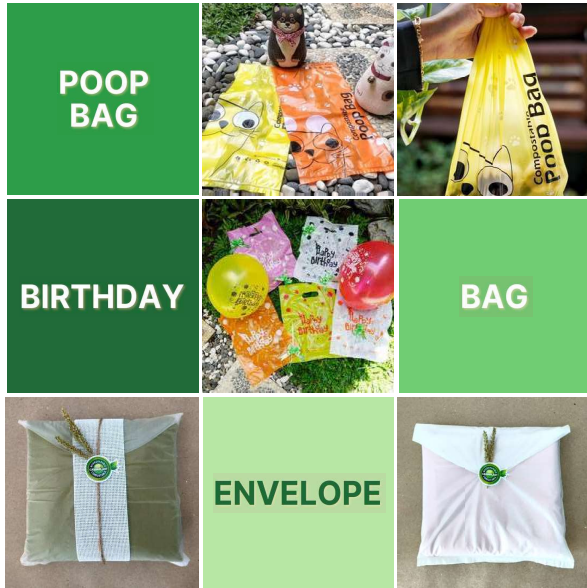

Poop Bag

Dimension : 26/16 cm x 30 cm x 40 micron
Printing : Cat
No Printing (Not Patterned)
Color : Yellow, Orange, Green, Red, White
Pieces per Pack : 100 pcs
Load Capacity : 1,5 kg

Birthday Bag

Dimension : 30 cm x 40 cm x 40 micron
Printing : Happy Birthday
Color : White Pattern Black
White Pattern Orange
Orange Pattern White
Pink Pattern White
Yellow Pattern Red
Pieces per Pack : 50 pcs
Load Capacity : 2 kg

Envelope Bag

Dimension : 20 cm x 25 cm x 45 micron
Printing : No Printing (Not Patterned)
Color : White, Natural, Black
Pieces per Pack : 100 pcs
Load Capacity : 1 kg

CASSA ZIP

- There is an adhesive that can be opened and closed
- There is a gusset at the bottom

Cassa Zip

Dimension : 17 cm x 11 cm x 70 micron
Printing : No Printing (Not Patterned)
Color : Natural
Pieces per Pack : 50 pcs