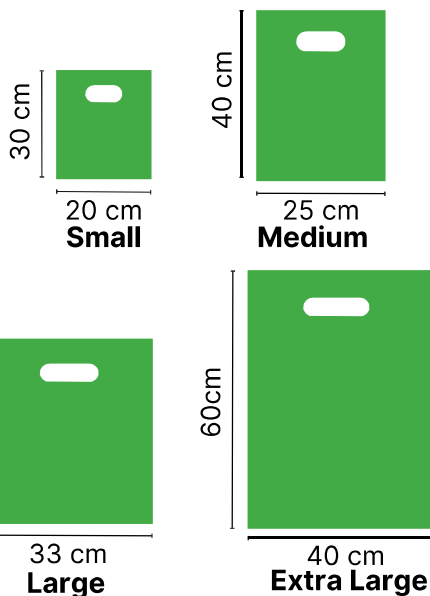

T-Shirt Bag Medium

Dimension : 42/28 cm x 50 cm x 40 micron
Printing : Cleaner Earth
Cassava
Biodegradable
IM BIO
Strip Cassava
No Printing (Not Patterned)
Color : White, Natural, Green, Black
Grey, Pink, Yellow
Pieces per Pack : 50 pcs
Load Capacity : 3 kg

T-Shirt Bag Large

Dimension : 49/33 cm x 55 cm x 50 micron
Printing : Cleaner Earth
Bye Plastic
Cassava
Biodegradable
IM BIO
No Printing (Not Patterned)
Color : White, Natural, Green, Blue,
Black
Pieces per Pack : 50 pcs
Load Capacity : 5 kg

T-Shirt Bag Extra Large

Dimension : 60/40 cm x 60 cm x 50 micron
Printing : No Printing (Not Patterned)
Color : White, Green
Pieces per Pack : 50 pcs
Load Capacity : 7 kg

T-Shirt Bag Biopack Medium

Dimension : 40/28 cm x 50 cm x 40 micron
Printing : IM BIO
Color : White, Natural
Pieces per Pack : 100 pcs
Load Capacity : 3 kg

GRIPHOLE BAG

Griphole Bag Small

Dimension	: 20 cm x 30 cm x 40 micron
Printing	: Cleaner Erath Cassava Biodegradable Strip Cassava No Printing (Not Patterned)
Color	: White, Natural, Pink, Green, Black, Grey
Pieces per Pack	: 100 pcs
Load Capacity	: 0.5 kg