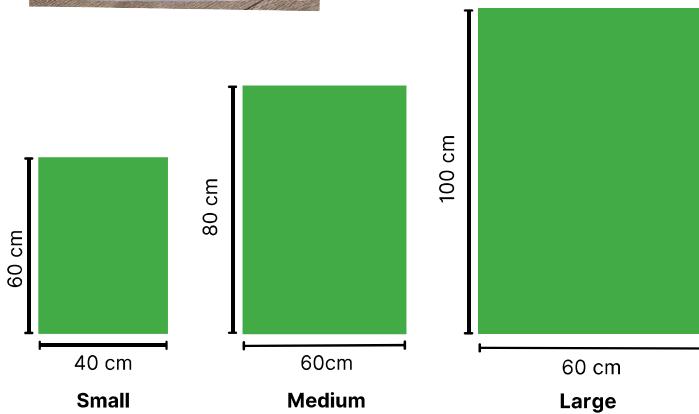

Garbage Bag Small

Dimension : 40 cm x 60 cm x 40 micron
Printing : Cleaner Erath
No Printing (Not Patterned)
Color : Black, Grey
Pieces per Pack : 50 pcs
Load Capacity : 5 kg

Garbage Bag Large

Dimension : 60 cm x 100 cm x 60 micron
Printing : No Printing (Not Patterned)
Color : Black
Pieces per Pack : 25 pcs
Load Capacity : 9 kg

Laundry Bag Small

Dimension : 40 cm x 60 cm x 40 micron
Printing : No Printing (Not Patterned)
Color : White, Natural
Pieces per Pack : 50 pcs
Load Capacity : 4 kg

Garbage Bag Medium

Dimension : 60 cm x 80 cm x 50 micron
Printing : No Printing (Not Patterned)
Color : Black
Pieces per Pack : 25 pcs
Load Capacity : 7 kg

Laundry Bag Medium

Dimension : 60 cm x 80 cm x 40 micron
Printing : No Printing (Not Patterned)
Color : White
Pieces per Pack : 25 pcs
Load Capacity : 5 kg