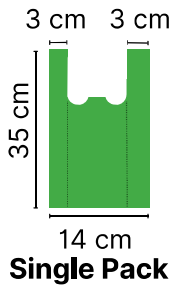

COLOR OPTIONS

OUR PRINTING

T-SHIRT BAG

BIOPACK

T-Shirt Bag Single Pack

Dimension : 20/14 cm x 35 cm x 40 micron
Printing : IM BIO
No Printing (Not Patterned)
Color : White, Natural, Grey
Pieces per Pack : 100 pcs
Load Capacity : 1 kg

T-Shirt Bag Small

Dimension : 26/16 cm x 30 cm x 40 micron
Printing : Cleaner Earth
Cassava
Biodegradable
Strip Cassava
No Printing (Not Patterned)
Color : White, Green, Natural, Black,
Yellow, Grey, Pink
Pieces per Pack : 100 pcs
Load Capacity : 1 kg