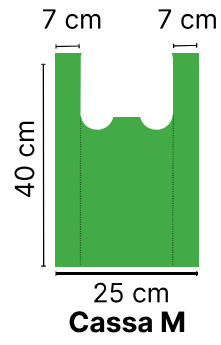

COLOR OPTIONS

OUR PRINTING

T-SHIRT BAG

BIOPACK

T-Shirt Bag Single Pack

Dimension : 20/14 cm x 35 cm x 40 micron
Printing : IM BIO
No Printing (Not Patterned)
Color : White, Natural, Grey
Pieces per Pack : 100 pcs
Load Capacity : 1 kg

T-Shirt Bag Small

Dimension : 26/16 cm x 30 cm x 40 micron
Printing : Cleaner Earth
Cassava
Biodegradable
Strip Cassava
No Printing (Not Patterned)
Color : White, Green, Natural, Black,
Yellow, Grey, Pink
Pieces per Pack : 100 pcs
Load Capacity : 1 kg